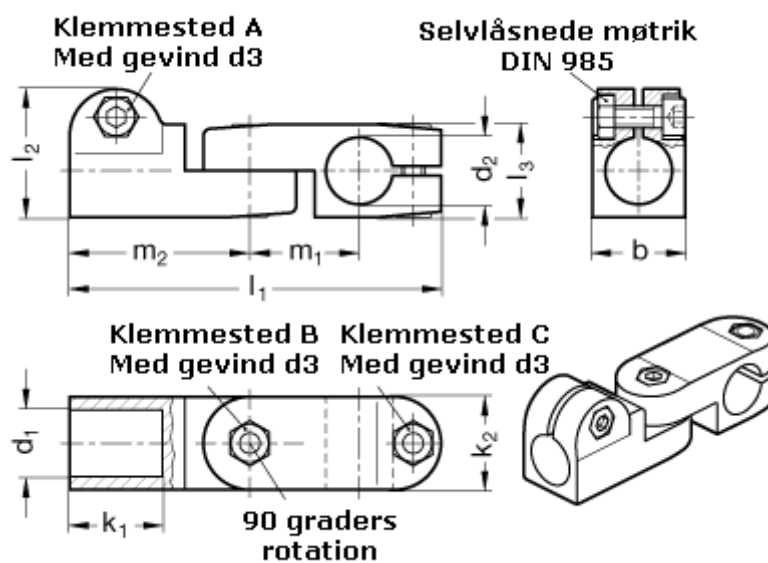

Article number: 20287B18B122SW

Description: E+G swivel clamp
GN287-B18-B12-2-SW

Measures

$b = 25$
 $d_1 = B18$
 $d_2 = B12$
 $d_3 = M 6$
 $k_1 = 25$
 $k_2 = 25$
 $l_1 = 100$
 $l_2 = 34.5$

$m_1 = 29.5$
 $m_2 = 48.5$